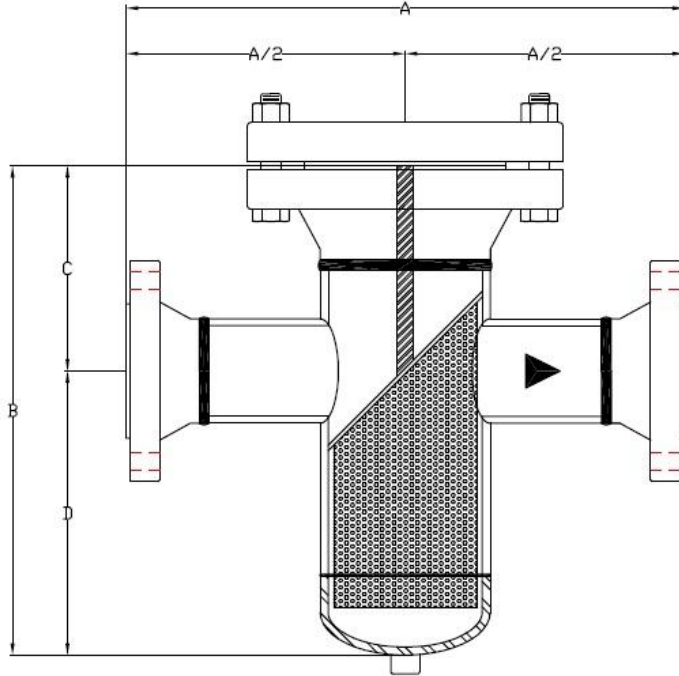

Vertical Basket Strainer

Nozzle Size (NPS) (IN)	Vessel Size (NPS)	A	B	C	D	Coupling / Drain Size	Class 150 (In LBS)	Class 300 (In LBS)	Class 600 (In LBS)
2"	4"	19"	17"	9"	8"	0.75"	70	100	135
3"	6"	22"	21"	9"	12"	0.75"	130	205	270
4"	8"	26"	25"	11"	14"	0.75"	190	310	520
6"	10"	30"	31"	13"	18"	0.75"	290	450	830
8"	12"	36"	36"	15"	21"	1"	480	700	1105
10"	16"	40"	42"	18"	24"	1"	750	1095	2085
12"	18"	43"	49"	20"	29"	1"	940	1380	2825
14"	18"	48"	51"	22"	29"	2"	1000	1500	2995
14"	20"	48"	51"	22"	29"	2"	1140	2155	3550
16"	20"	50"	51"	22"	29"	2"	1235	2275	3985
18"	24"	58"	67"	24"	43"	2"	1534	3345	5450
20"	24"	60"	67"	24"	43"	2"	1860	3615	6645
24"	30"	70"	83"	32"	51"	2"	3465	6093	10115