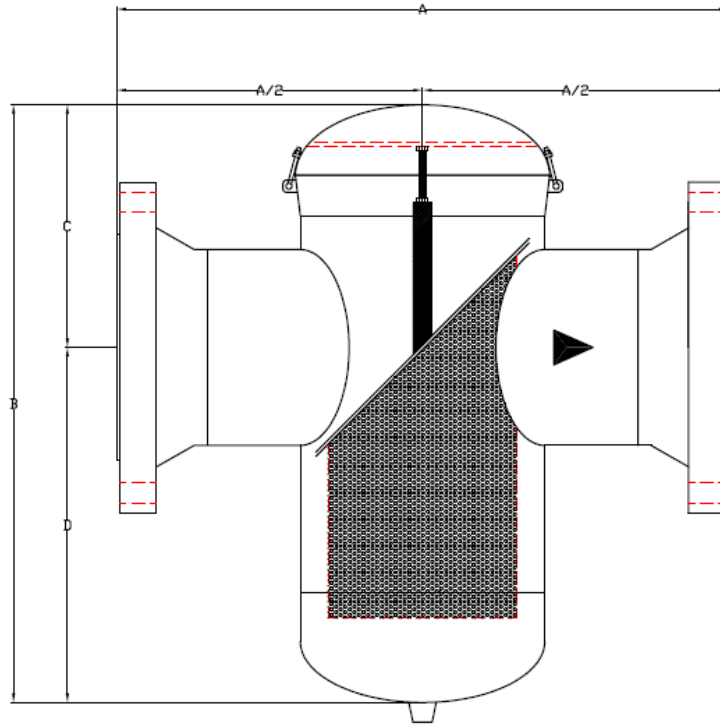

Vertical Basket Strainer

Nozzle Size (NPS) (IN)	Vessel Size (NPS)	A	B	C	D	Coupling / Drain Size	Class 150 (In LBS)	Class 300 (In LBS)	Class 600 (In LBS)
2"	4"	19"	17"	9"	8"	0.75"	70	100	135
3"	6"	22"	21"	9"	12"	0.75"	130	205	270
4"	8"	26"	25"	11"	14"	0.75"	190	310	520
6"	10"	30"	31"	13"	18"	0.75"	290	450	830
8"	12"	36"	36"	15"	21"	1"	480	700	1105
10"	16"	40"	42"	18"	24"	1"	750	1095	2085
12"	18"	43"	49"	20"	29"	1"	940	1380	2825
14"	18"	48"	51"	22"	29"	2"	1000	1500	2995
14"	20"	48"	51"	22"	29"	2"	1140	2155	3550
16"	20"	50"	51"	22"	29"	2"	1235	2275	3985
18"	24"	58"	67"	24"	43"	2"	1534	3345	5450
20"	24"	60"	67"	24"	43"	2"	1860	3615	6645
24"	30"	70"	83"	32"	51"	2"	3465	6093	10115